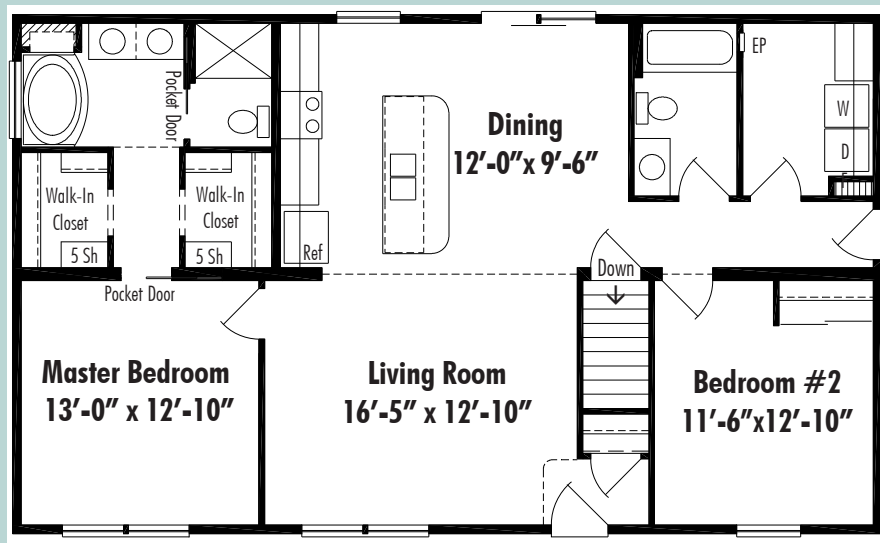

# Kenton 1257 Sq. Ft. Total Living Area

**Kenton A** Crawl Space 27'-4" x 46', 1257 Sq. Ft. Living Area

**Kenton B** Crawl Space 27'-4" x 46', 1257 Sq. Ft. Living Area

**Kenton C** Basement 27'-4" x 46', 1257 Sq. Ft. Living Area

### Kenton Master Bath Options

**Master Bath Option KTB1**  
Single Lavatory Bowl and Linen Cabinet

**Master Bath Option KTB2**  
Garden Tub

**Master Bath Option KTB3**  
6'-0" Walk-In Tiled Shower with Curb

**Master Bath Option KTB5**  
6'-0" Walk-In Tiled Shower with Curb

**Master Bath Option KTB6**  
6'-0" Walk-In Tiled Shower with Curb

**Master Bath Option KTB7**  
Soaking Tub and Shower