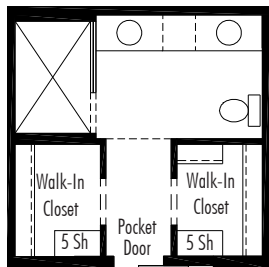

# Kenton 1257 Sq. Ft. Total Living Area

**Kenton A** Crawl Space 27'-4" x 46', 1257 Sq. Ft. Living Area

**Kenton B** Crawl Space 27'-4" x 46', 1257 Sq. Ft. Living Area

**Kenton C** Basement 27'-4" x 46', 1257 Sq. Ft. Living Area

### Kenton Master Bath Options

**Master Bath Option KTB1**  
Single Lavatory Bowl and Linen Cabinet

**Master Bath Option KTB2**  
Garden Tub

**Master Bath Option KTB3**  
6'-0" Walk-In Tiled Shower with Curb

**Master Bath Option KTB5**  
6'-0" Walk-In Tiled Shower with Curb

**Master Bath Option KTB6**  
6'-0" Walk-In Tiled Shower with Curb

**Master Bath Option KTB7**  
Soaking Tub and Shower