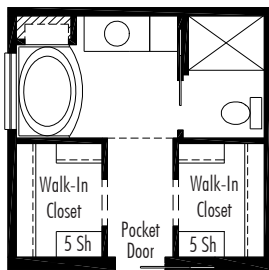

# Kenton 1257 Sq. Ft. Total Living Area

**Kenton A** Crawl Space 27'-4" x 46', 1257 Sq. Ft. Living Area

**Kenton B** Crawl Space 27'-4" x 46', 1257 Sq. Ft. Living Area

**Kenton C** Basement 27'-4" x 46', 1257 Sq. Ft. Living Area

### Kenton Master Bath Options

**Master Bath Option KTB1**  
Single Lavatory Bowl and Linen Cabinet

**Master Bath Option KTB2**  
Garden Tub

**Master Bath Option KTB3**  
6'-0" Walk-In Tiled Shower with Curb

**Master Bath Option KTB5**  
6'-0" Walk-In Tiled Shower with Curb

**Master Bath Option KTB6**  
6'-0" Walk-In Tiled Shower with Curb

**Master Bath Option KTB7**  
Soaking Tub and Shower