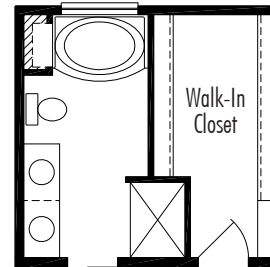

# Kenton 1257 Sq. Ft. Total Living Area

**Kenton A** Crawl Space 27'-4" x 46', 1257 Sq. Ft. Living Area

**Kenton B** Crawl Space 27'-4" x 46', 1257 Sq. Ft. Living Area

**Kenton C** Basement 27'-4" x 46', 1257 Sq. Ft. Living Area

### Kenton Master Bath Options

**Master Bath Option KTB1**  
Single Lavatory Bowl and Linen Cabinet

**Master Bath Option KTB2**  
Garden Tub

**Master Bath Option KTB3**  
6'-0" Walk-In Tiled Shower with Curb

**Master Bath Option KTB5**  
6'-0" Walk-In Tiled Shower with Curb

**Master Bath Option KTB6**  
6'-0" Walk-In Tiled Shower with Curb

**Master Bath Option KTB7**  
Soaking Tub and Shower