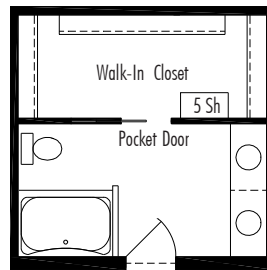

# Kenton 1257 Sq. Ft. Total Living Area

**Kenton A** Crawl Space 27'-4" x 46', 1257 Sq. Ft. Living Area

**Kenton B** Crawl Space 27'-4" x 46', 1257 Sq. Ft. Living Area

**Kenton C** Basement 27'-4" x 46', 1257 Sq. Ft. Living Area

### Kenton Master Bath Options

**Master Bath Option KTB1**  
Single Lavatory Bowl and Linen Cabinet

**Master Bath Option KTB2**  
Garden Tub

**Master Bath Option KTB3**  
6'-0" Walk-In Tiled Shower with Curb