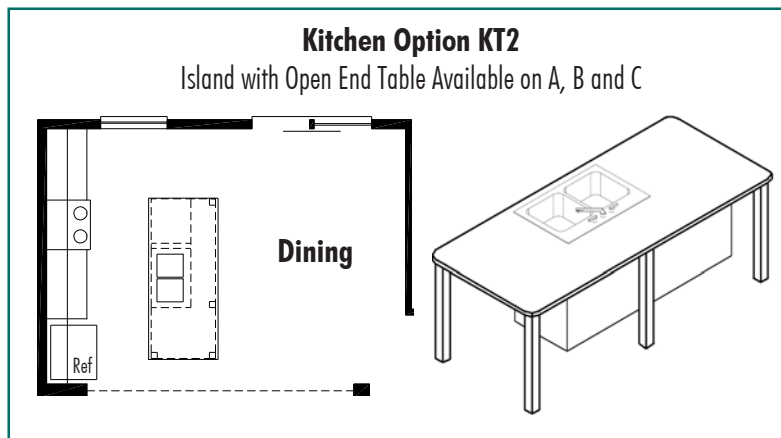

# Kenton 1257 Sq. Ft. Total Living Area

**Kenton A** Crawl Space 27'-4" x 46', 1257 Sq. Ft. Living Area

**Kenton B** Crawl Space 27'-4" x 46', 1257 Sq. Ft. Living Area

**Kenton C** Basement 27'-4" x 46', 1257 Sq. Ft. Living Area

### Kenton Master Bath Options

**Master Bath Option KTB1**  
Single Lavatory Bowl and Linen Cabinet

**Master Bath Option KTB2**  
Garden Tub

**Master Bath Option KTB3**  
6'-0" Walk-In Tiled Shower with Curb