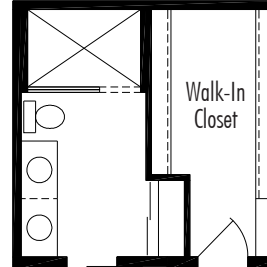

Master Bath Option KTB6
6'-0" Walk-In Tiled Shower with Curb