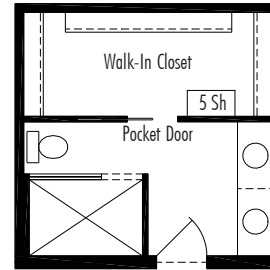

# Kenton 1257 Sq. Ft. Total Living Area

**Kenton A** Crawl Space 27'-4" x 46', 1257 Sq. Ft. Living Area

**Kenton B** Crawl Space 27'-4" x 46', 1257 Sq. Ft. Living Area

**Kenton C** Basement 27'-4" x 46', 1257 Sq. Ft. Living Area

### Kenton Master Bath Options

**Master Bath Option KTB1**  
Single Lavatory Bowl and Linen Cabinet

**Master Bath Option KTB2**  
Garden Tub

**Master Bath Option KTB3**  
6'-0" Walk-In Tiled Shower with Curb