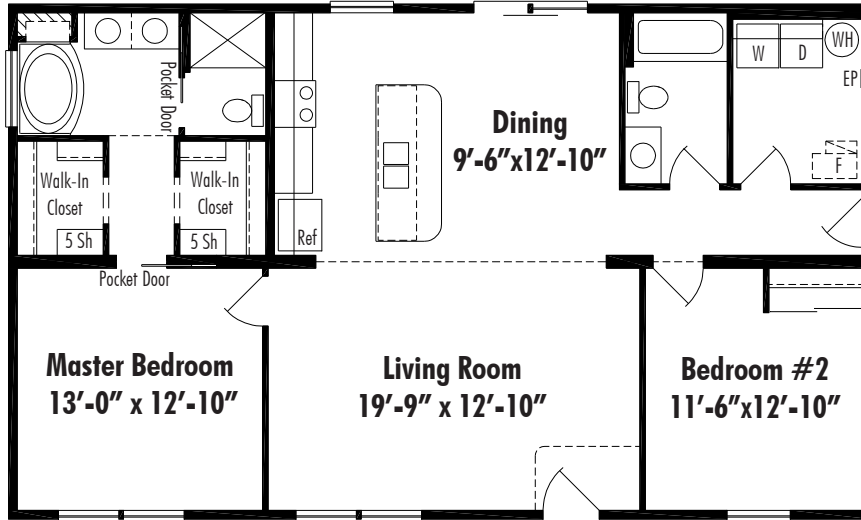

# Kenton 1257 Sq. Ft. Total Living Area

**Kenton A** Crawl Space 27'-4" x 46', 1257 Sq. Ft. Living Area

**Kenton B** Crawl Space 27'-4" x 46', 1257 Sq. Ft. Living Area

**Kenton C** Basement 27'-4" x 46', 1257 Sq. Ft. Living Area

### Kenton Master Bath Options

**Master Bath Option KTB1**  
Single Lavatory Bowl and Linen Cabinet

**Master Bath Option KTB2**  
Garden Tub

**Master Bath Option KTB3**  
6'-0" Walk-In Tiled Shower with Curb

**Master Bath Option KTB5**  
6'-0" Walk-In Tiled Shower with Curb

**Master Bath Option KTB6**  
6'-0" Walk-In Tiled Shower with Curb

**Master Bath Option KTB7**  
Soaking Tub and Shower