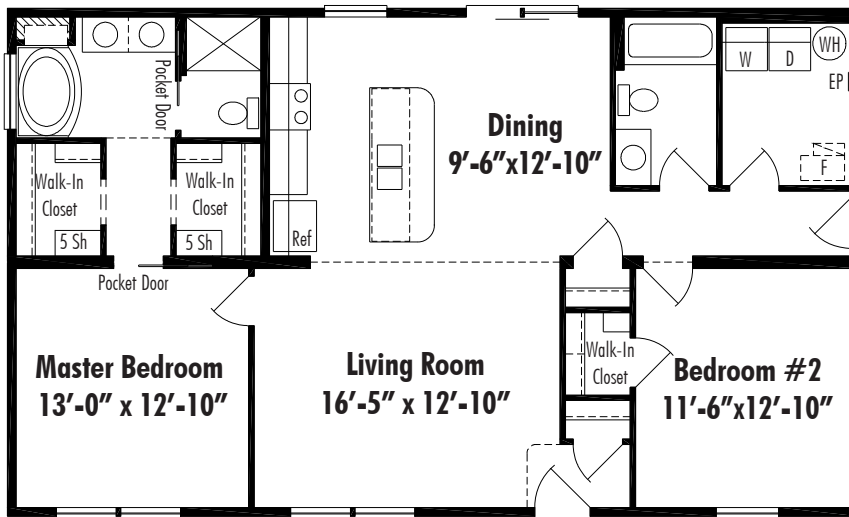

# Kenton 1257 Sq. Ft. Total Living Area

**Kenton A** Crawl Space 27'-4" x 46', 1257 Sq. Ft. Living Area

**Kenton B** Crawl Space 27'-4" x 46', 1257 Sq. Ft. Living Area

**Kenton C** Basement 27'-4" x 46', 1257 Sq. Ft. Living Area

### Kenton Master Bath Options

**Master Bath Option KTB1**  
Single Lavatory Bowl and Linen Cabinet

**Master Bath Option KTB2**  
Garden Tub

**Master Bath Option KTB3**  
6'-0" Walk-In Tiled Shower with Curb

**Master Bath Option KTB5**  
6'-0" Walk-In Tiled Shower with Curb

**Master Bath Option KTB6**  
6'-0" Walk-In Tiled Shower with Curb

**Master Bath Option KTB7**  
Soaking Tub and Shower